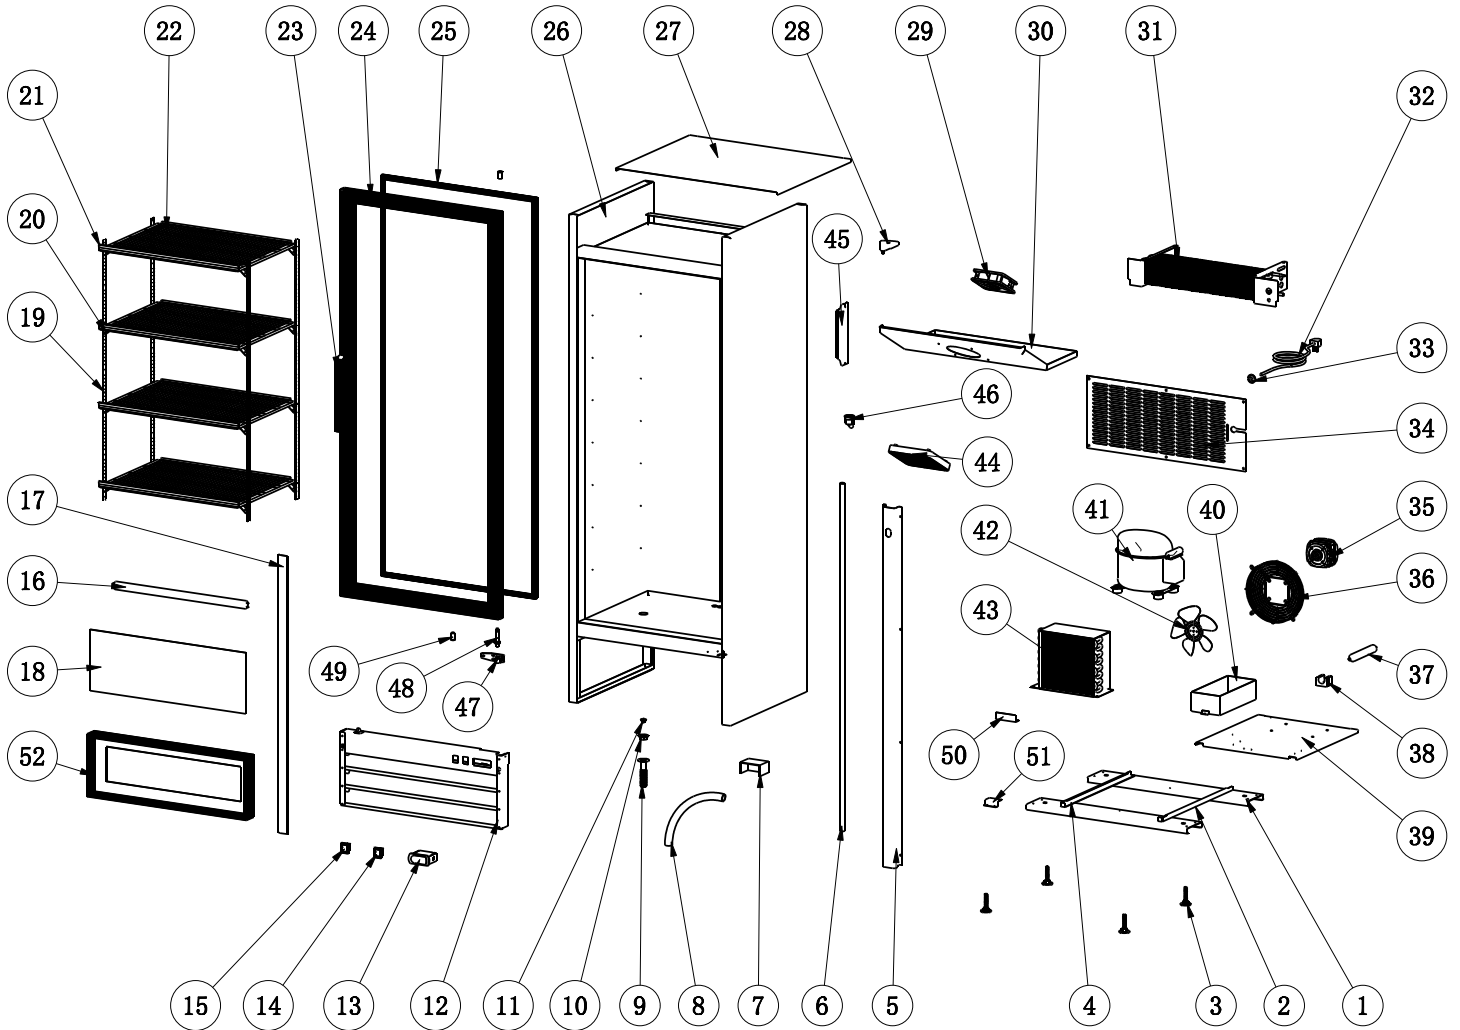

Parts Breakdown

Model RE-CN-0014E-H 59035

Parts Breakdown

Model RE-CN-0014E-H 59035

Item No.	Description	Position	Item No.	Description	Position	Item No.	Description	Position
AE907	Castor Supporter for 59035	1	AE911	K Strip for 59035	19	AI968	Filter for 59035	37
AE896	Right Track for Installation Board for 59035	2	26884	K Clip for 59035	20	AB595	Filter Fixer for 59035	38
AA185	Leveling Feet for 59035	3	AA725	Shelf Tag for 59035	21	AE904	Compressor Unit Installation Board for 59035	39
AE897	Left Track for Installation Board for 59035	4	AM514	Shelf for 59035	22	AE905	Outer Drain Pan for 59035	40
AE908	Air Pipe Protection Board for 59035	5	AA695	Glass Door Handle for 59035	23	AI386	Compressor for 59035	41
AA528	Inner Drain Pipe for 59035	6	AA727	Glass Door for 59035	24	AA962	Blade of Evaporator Fan Motor for 59035	42
AA214	Thermostat Water Proof Cover for 59035	7	AA728	Glass Door Gasket for 59035	25	AM517	Condenser for 59035	43
AA216	Drain Tube for 59035	8	AE912	Top Cover for 59035	27	AA710	Evaporator Fan Motor Cover for 59035	44
AA686	Plastic Drain Pipe with Fixer for 59035	9, 10	AB966	Upper Right Hinge Holder for 59035	28	AM179	LED Power Supply for 59035	45
AA687	Drain Pipe Cover for 59035	11	AM515	Evaporator Fan Motor for 59035	29	AF036	Elbow Pipe for 59035	46
AE909	Front Grille for 59035	12	AE913	Evaporator Cover for 59035	30	AA713	Bottom Right Hinge Holder for 59035	47
AB109	Thermostat for 59035	13	AA733	Evaporator for 59035	31	AA714	Hinge Axis for 59035	48
AA362	LED Light Switch for 59035	14	AA135	Power Cord for 59035	32	AA715	Axis Cover for 59035	49
AA124	Power Switch for 59035	15	AA703	Power Cord Cover for 59035	33	AB974	Handle for Installation Board for 59035	50
AM513	LED in Light Box for 59035	16	AE914	Back Grill for 59035	34	AA304	Installation Board Limited Block for 59035	51
AG461	LED Light for 59035	17	AM516	Condenser Fan Motor for 59035	35	AA740	Light Box Frame for 59035	52
AA723	Handle of Installation Board for 59035	18	AI960	Condenser Fan Cover for 59035	36			